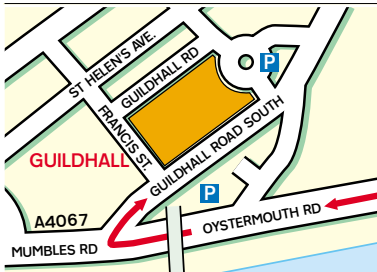

How to find us

By Rail

High Street Station

Situated off the High Street (see main map)

By Air

Cardiff International Airport

35 miles east of Swansea along M4

Sut i'n cyrraedd ni

Rheilffordd

Gorsaf y Stryd Fawr

Oddi ar y Stryd Fawr (gweler prif fap)

Awyr

Maes Awyr Rhyngwladol Caerdydd

35 milltir i'r dwyrain o Abertawe ar yr M4

Section Detail

Brangwyn Hall & The Guildhall (A)

Dylan Thomas Centre (B)